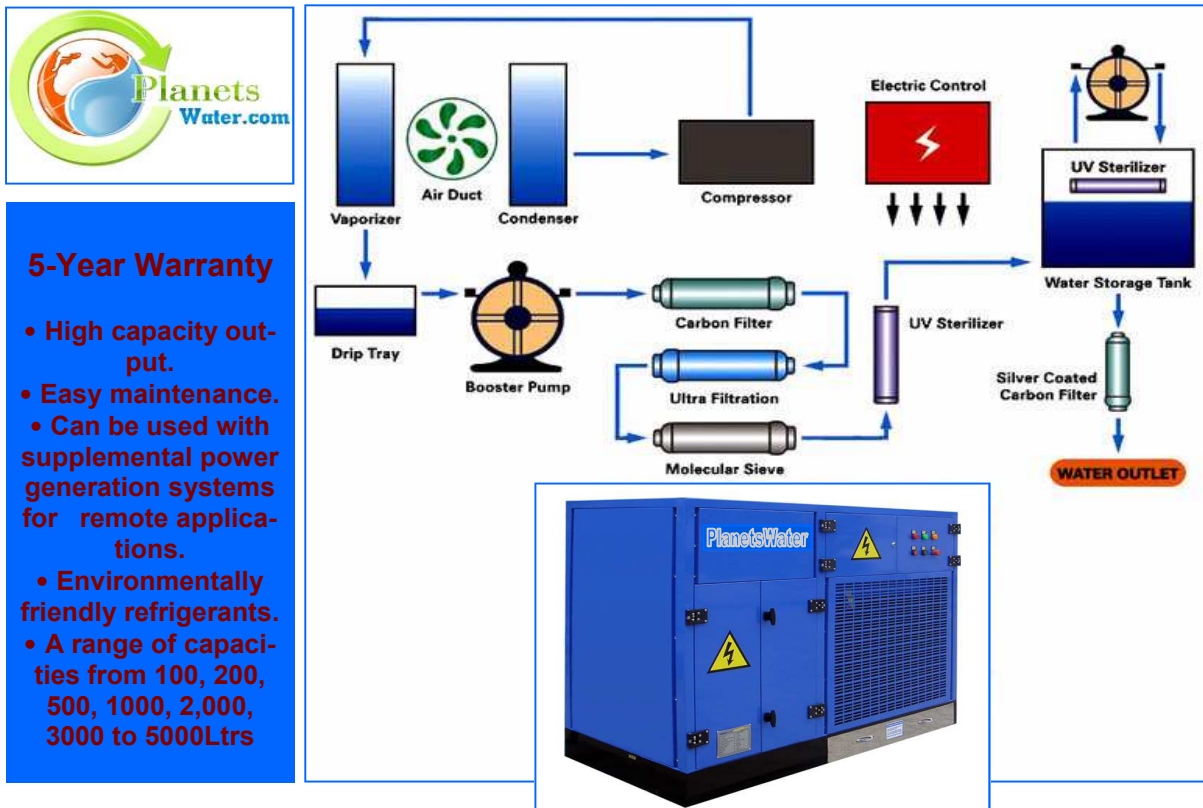

Our industrial machines are available in two models, our robust **PlanetsWater™ 'Big Blue'** units range from **100, 200, 500, 1000, 3000 and 5000ltrs.**

The second being the newly introduced '**compact commercial 500, 1000, 2000 and 5000ltr.**' units offering savings in size, weight and price. We manufacture and distribute our AWG models worldwide, that offer the very latest technology being 'state-of-the-art' Atmospheric Water Generators that produce the purest, most natural drinking water available on the planet directly from humidity in the air we breathe