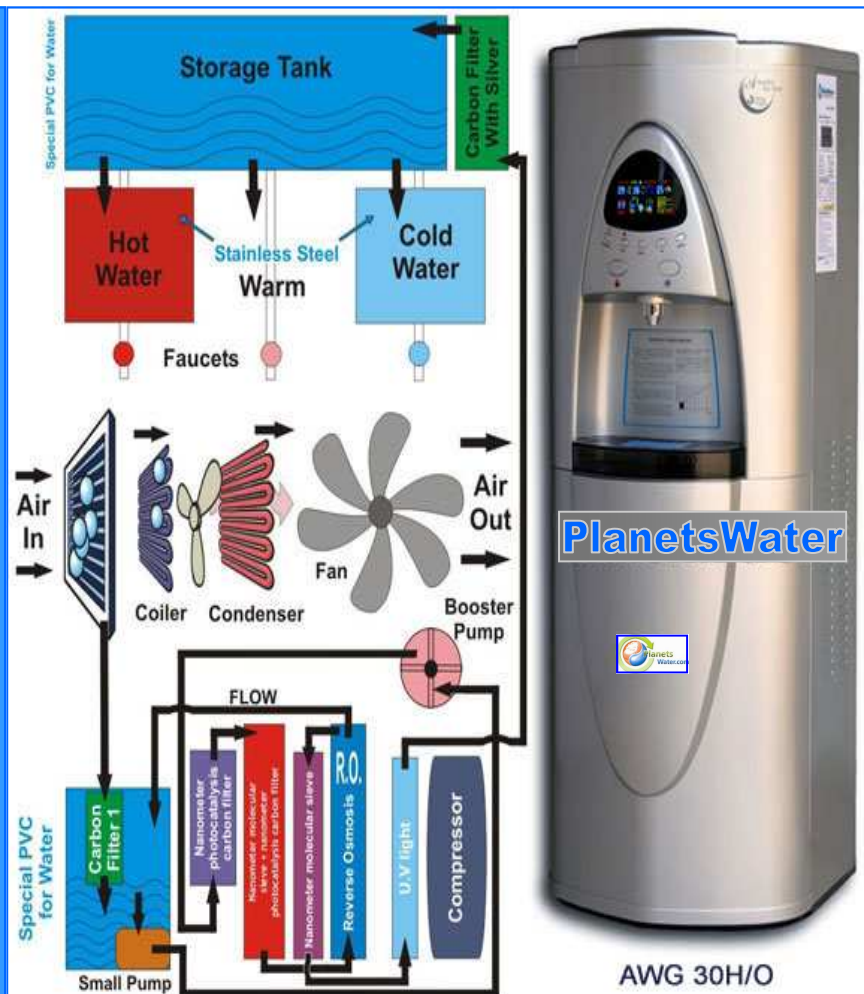

To some it may appear like magic, however the technology is based on scientific processes that make water readily available in almost any environment.